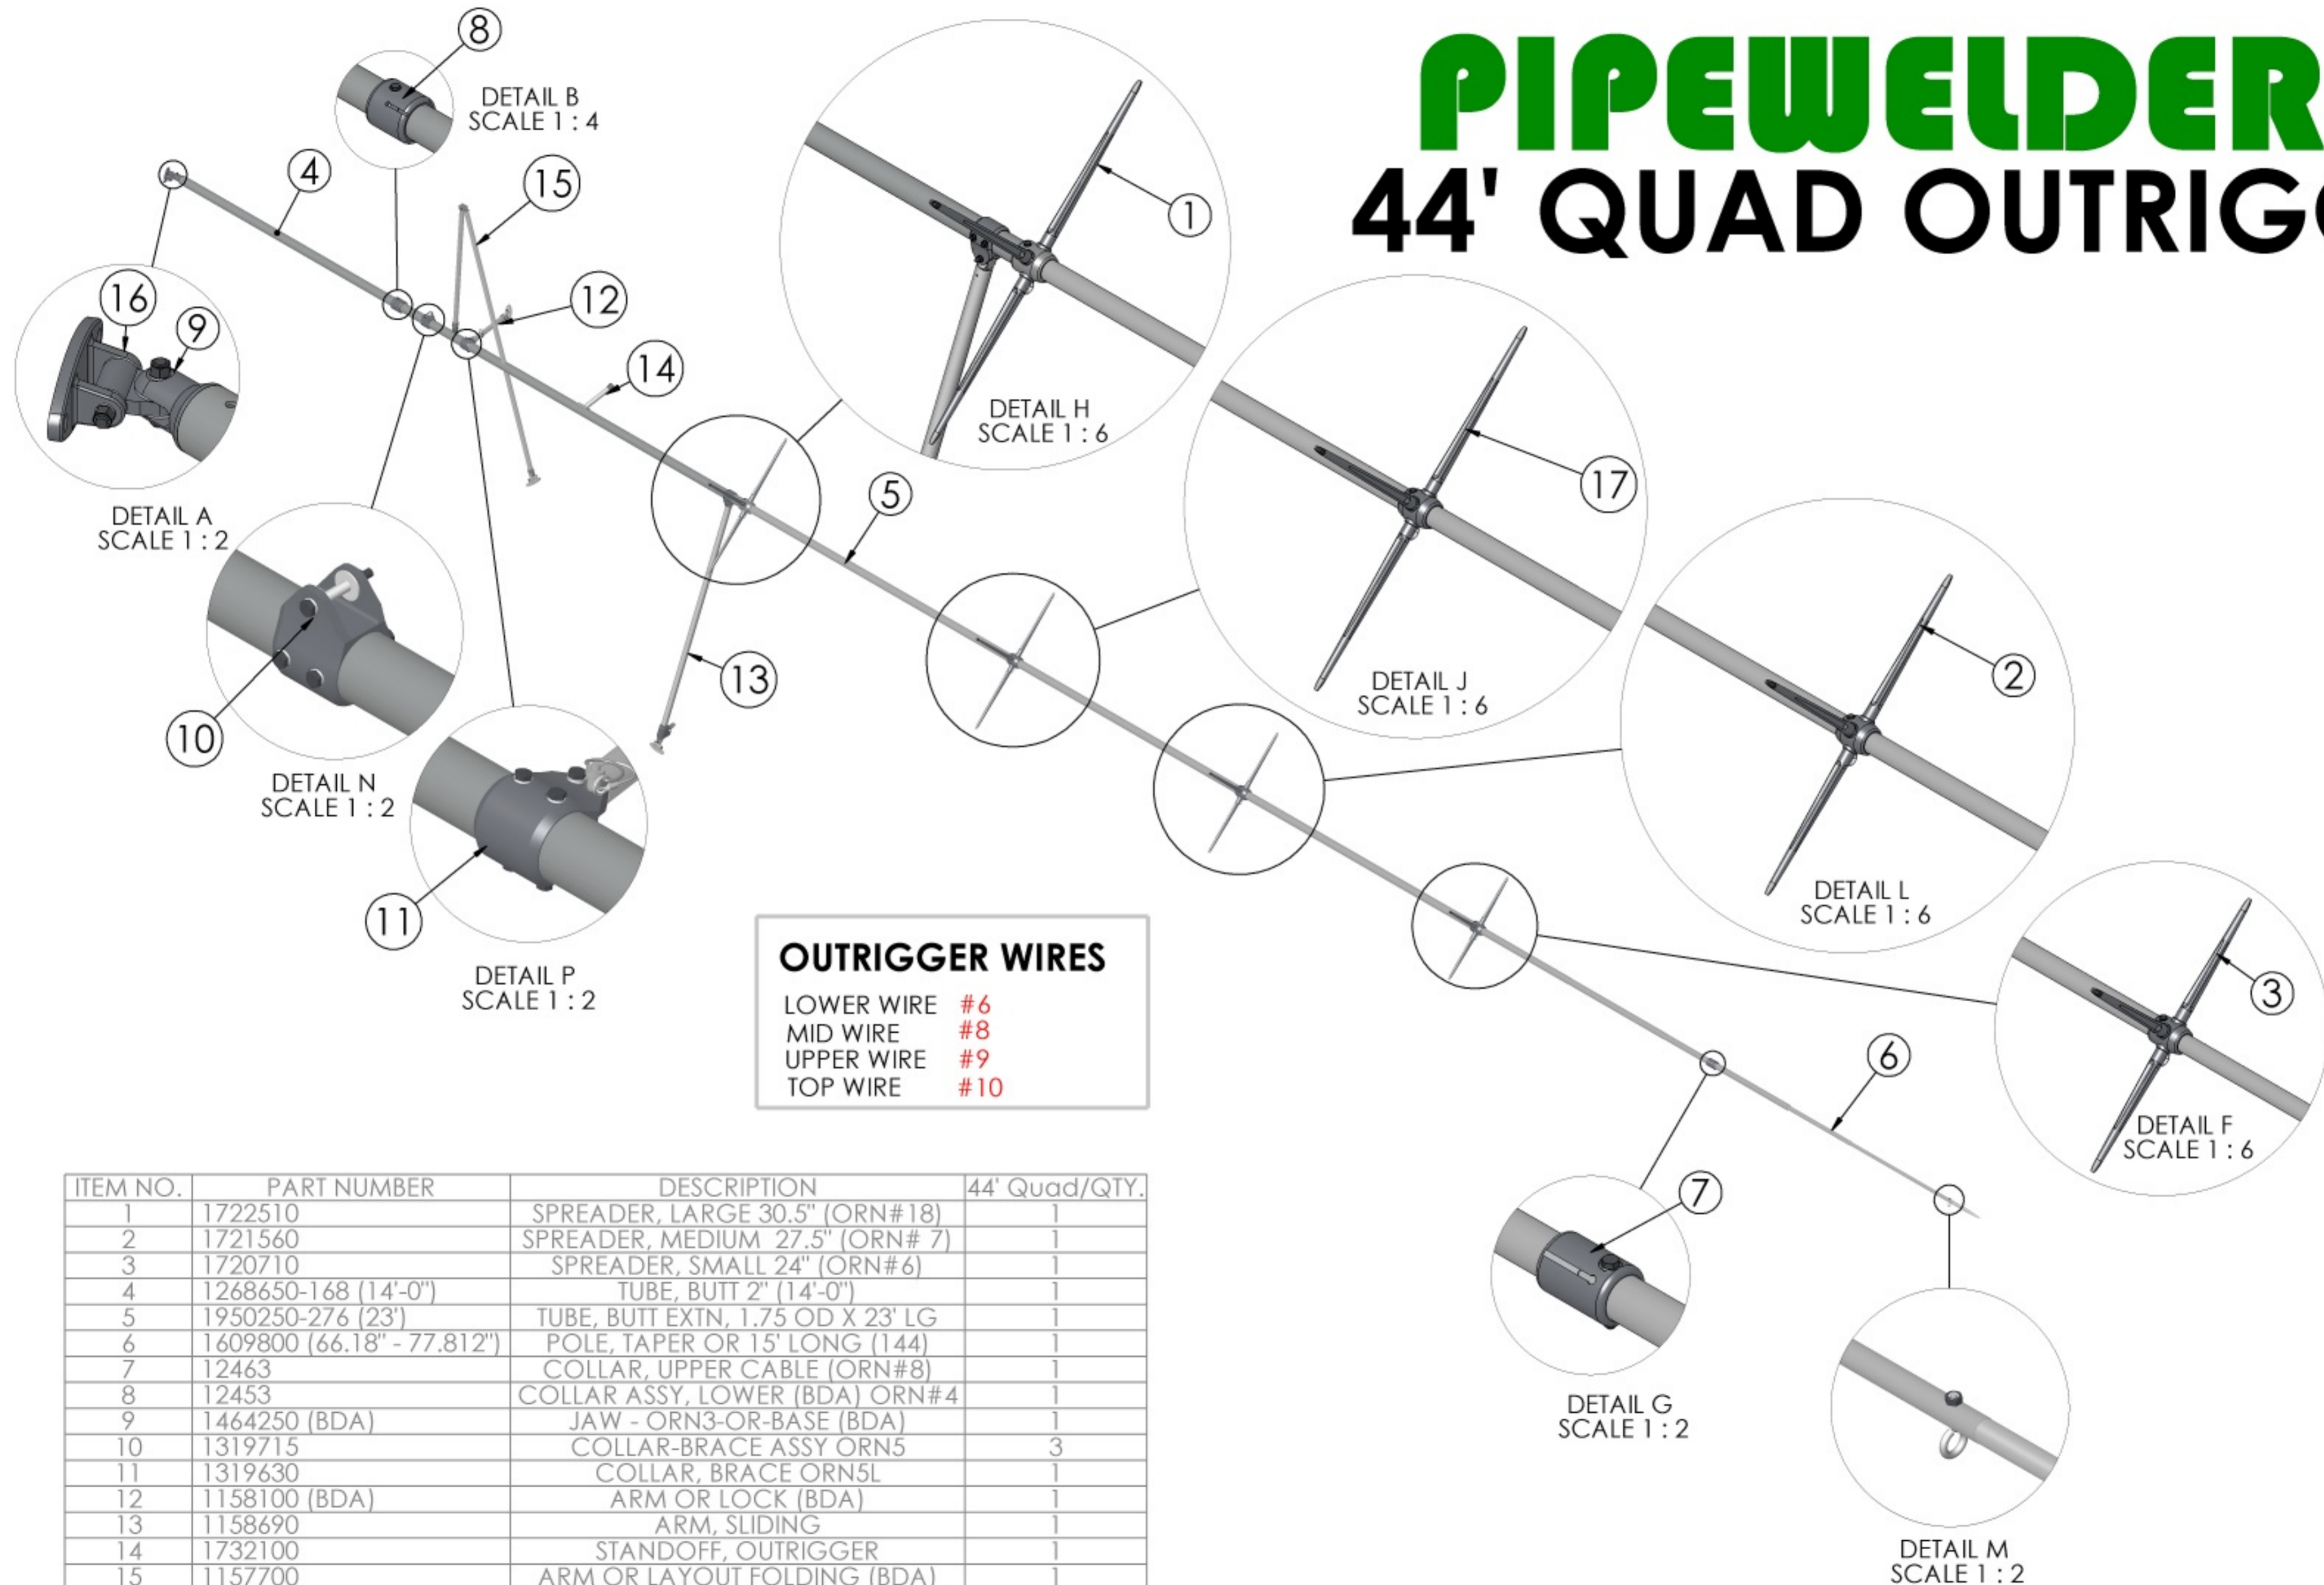

# PIPEWELDERS

## 44' QUAD OUTRIGGER

**OUTRIGGER WIRES**

LOWER WIRE #6  
 MID WIRE #8  
 UPPER WIRE #9  
 TOP WIRE #10

ITEM NO.	PART NUMBER	DESCRIPTION	44' Quad/QTY.
1	1722510	SPREADER, LARGE 30.5" (ORN#18)	1
2	1721560	SPREADER, MEDIUM 27.5" (ORN# 7)	1
3	1720710	SPREADER, SMALL 24" (ORN#6)	1
4	1268650-168 (14'-0")	TUBE, BUTT 2" (14'-0")	1
5	1950250-276 (23')	TUBE, BUTT EXTN, 1.75 OD X 23' LG	1
6	1609800 (66.18" - 77.812")	POLE, TAPER OR 15' LONG (144)	1
7	12463	COLLAR, UPPER CABLE (ORN#8)	1
8	12453	COLLAR ASSY, LOWER (BDA) ORN#4	1
9	1464250 (BDA)	JAW - ORN3-OR-BASE (BDA)	1
10	1319715	COLLAR-BRACE ASSY ORN5	3
11	1319630	COLLAR, BRACE ORN5L	1
12	1158100 (BDA)	ARM OR LOCK (BDA)	1
13	1158690	ARM, SLIDING	1
14	1732100	STANDOFF, OUTRIGGER	1
15	1157700	ARM OR LAYOUT FOLDING (BDA)	1
16	12363	PAD BASE MOUNTING ASSY (ORN#3)	1
17	1722510	SPREADER, LARGE 30.5" (ORN#18)	1